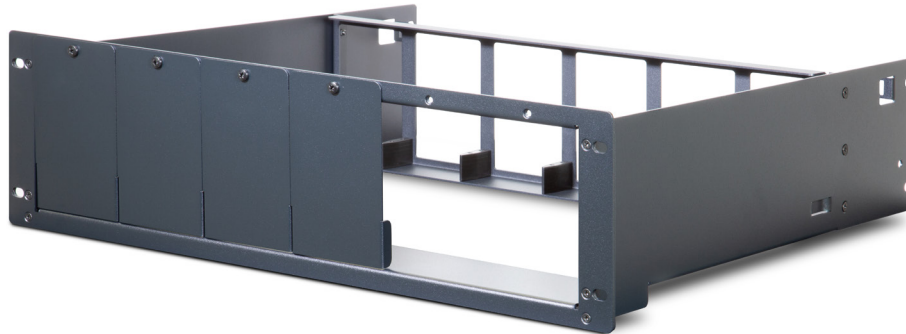

RM160 RACKMOUNT SYSTEM

The Bluesound Professional RM160 is a rackmount system allowing up to 6 x B160S network streaming stereo amplifiers to be mounted in a 3U space in a 19" rack. The B160 modules slot in from the front and are secured by a front panel screw, allowing for swift replacement when required. B160S units are supported front and back.

FEATURES

- 3U rackmount system for B160S network streaming stereo amplifiers
- Can accommodate up to 6 x B160S in 3U rack space
- B160S units mounted from front with front and rear support
- Blanking panels available for unused slots

ARCHITECTS & ENGINEERS SPECIFICATION

The rackmount system for the network streaming stereo amplifiers shall be a 3U unit capable of accommodating up to 6 network streaming stereo amplifiers. Blanking plates shall be available for unused slots. Support for units shall be provided front and back and units shall be mounted from the front.