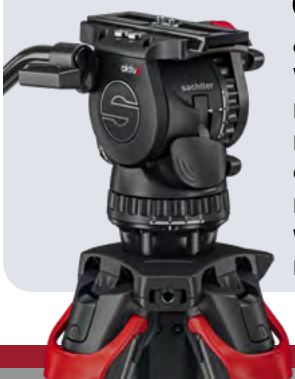

aktiv6

Level up with aktiv™ the fluid head built for speed.

When you have just one chance to capture the perfect shot, mount, level and lock the revolutionary aktiv™ fluid head in seconds.

Sachtler's unique SpeedLevel™ and SpeedSwap™ technologies deliver the fastest way to place and position your camera; adjust the level in an instant without ever taking your eye off the action; get closer to the ground than ever before for extreme low-angle shots or swap between a tripod, slider, or hand held without missing a beat. Capture the widest range of shots in the shortest time with aktiv™.

- **Level and lock your head in an instant without missing a second of action.** Unique SpeedLevel™ technology.
- **Visible from any height or angle - day or night.** Innovative PrismBubble.
- **Capture extreme low angle shots right down to the ground.** Innovative streamlined mounting system.
- **Switch between tripod and slider in seconds.** Revolutionary SpeedSwap™ system.
- **Create moving stories, whatever the weather.** Performance tested to the extreme.

aktiv6 s2064s

aktiv™6 fluid head
with SpeedLevel™ technology

Bowl size: 75 mm with SpeedSwap™ base

Payload Range: 0 - 8 kg / 0 - 17.6 lb

Counterbalance steps: 15+0

Drag setting: 3+0

Weight: 2.6 kg / 5.7 lb

Level: Illuminated PrismBubble

Camera fitting: Sideload plate S

Sliding range: 120 mm / 4.7 in

Tilt range: +90° to -70°

Temperature range:

-40°C to +60°C / -40°F to +140°F

Built for Speed.

Level up and lock your head in an instant.

Unique SpeedLevel™ technology.