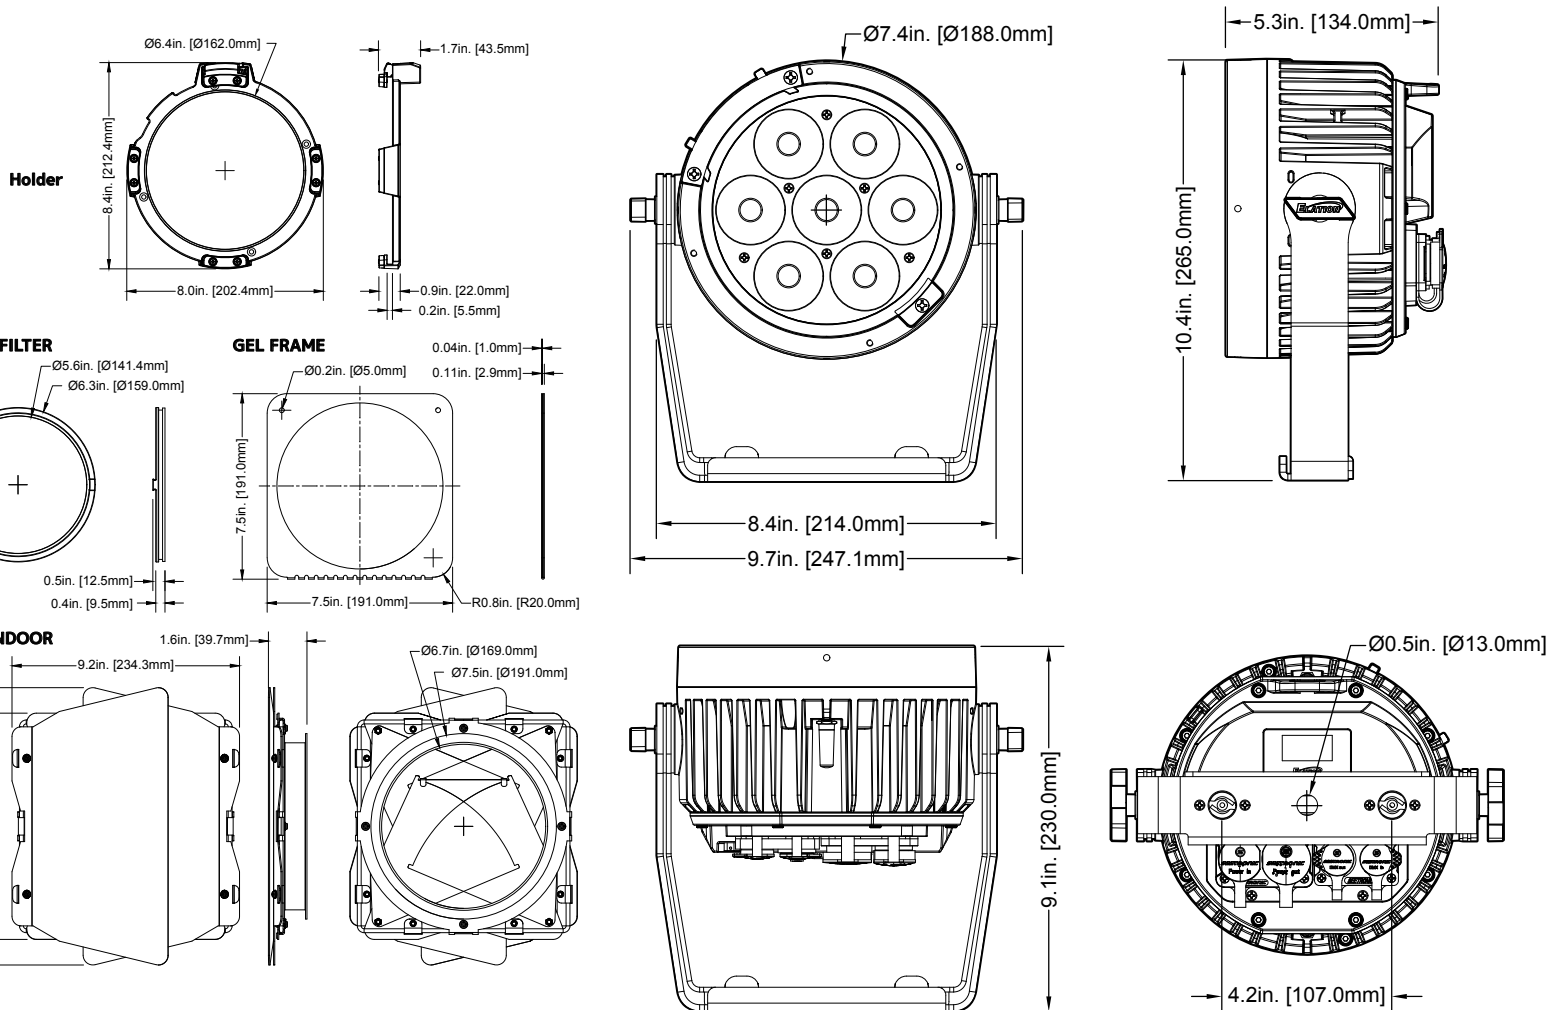

### SIZE / WEIGHT

Length: 9.73" (247mm)  
Width: 7.98" (202.6mm)  
Vertical Height: 9.67" (245.5mm)  
Weight: 9.48 lbs / 4.30kg

## UNIT DIMENSIONS