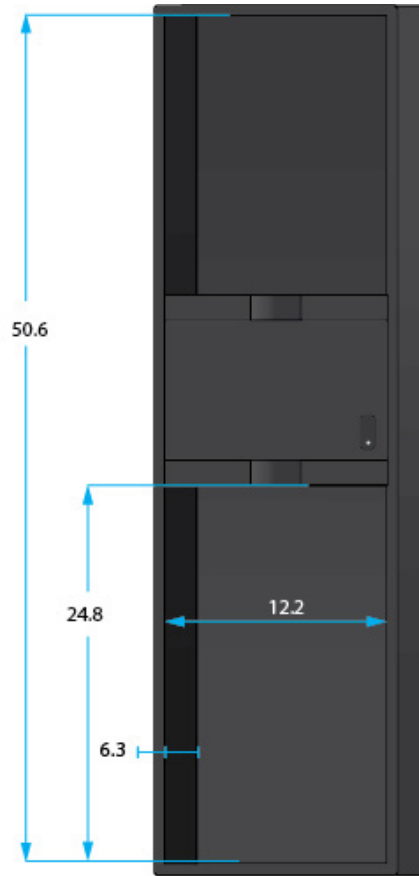

SPECIFICATION SHEET

GL-AC-BASS

Interior Dimensions

BODY HEIGHT: 6.3	UPPER BOUT: 14.1
OVERALL LENGTH: 50.6	WAIST: 12.2
POCKET (MM): 134 X 130 X 110345 X 270 X 30	LOWER BOUT: 17.5

Exterior Dimensions

LENGTH: 52.4
WIDTH : 20.1
HEIGHT: 9.6
WEIGHT: 7.23

GL:

- 600-Denier nylon
- EPS Foam core and plush lining
- Spacious interior storage