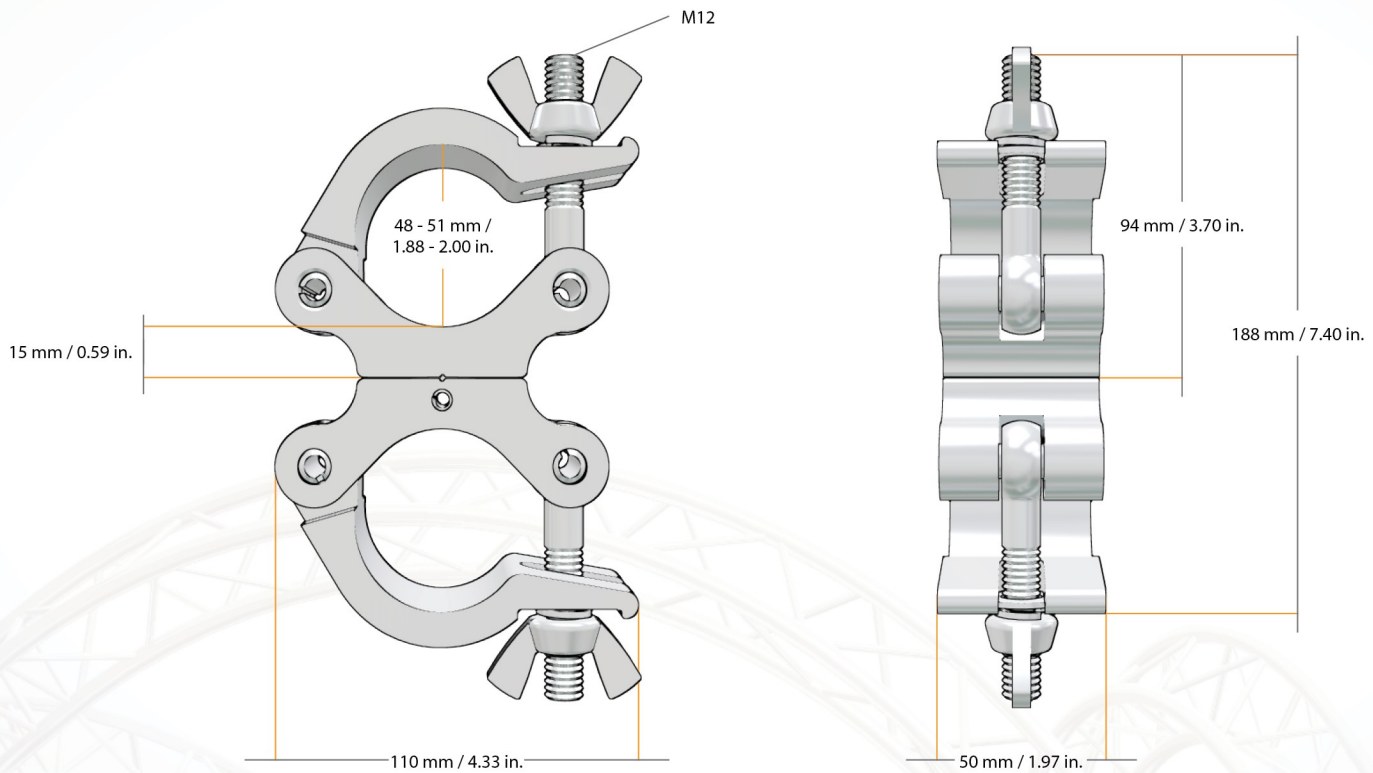

Pro Swivel Clamp

Heavy Duty Dual Swivel Clamp
For 50mm Tubing

- Max: 1100 lbs. (500Kgs)
- TUV Approved
- List Price: \$40.95

Compatible With