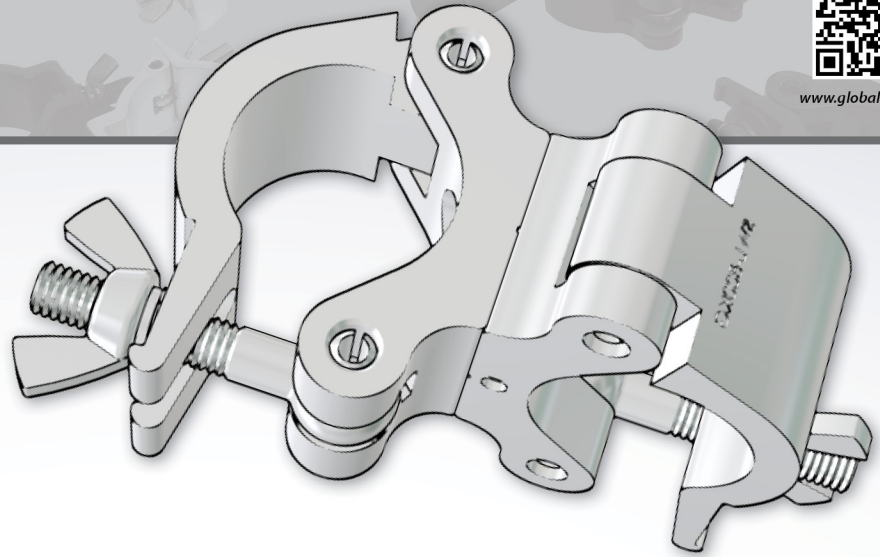

Pro Swivel Clamp

Heavy Duty Dual Swivel Clamp
For 50mm Tubing

- Max: 1100 lbs. (500Kgs)
- TUV Approved
- List Price: \$40.95

Compatible With