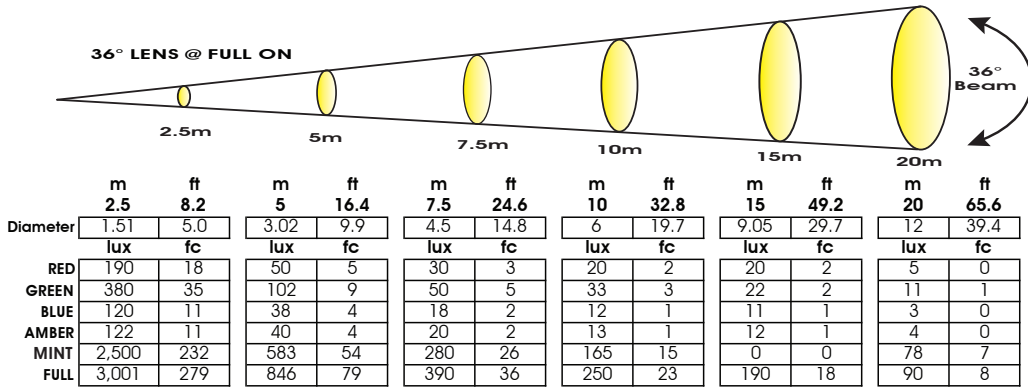

COLOUR 5 PROFILE™

SKU# CLP001

Photometric Data

Specifications are subject to change without any prior written notice.

Elation Professional USA | 6122 S. Eastern Ave. | Los Angeles, CA. 90040
 323-582-3322 | 323-832-9142 fax | www.elationlighting.com | info@elationlighting.com