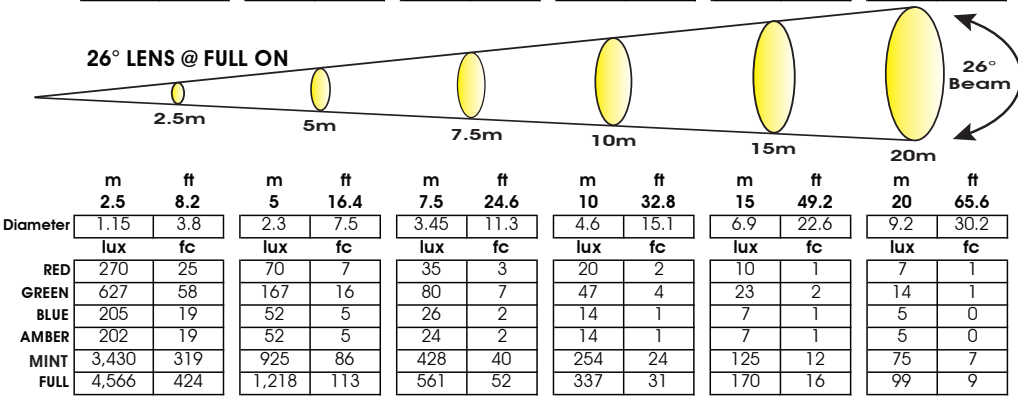

COLOUR 5 PROFILE™

SKU# CLP001

Photometric Data

Specifications are subject to change without any prior written notice.

Elation Professional USA | 6122 S. Eastern Ave. | Los Angeles, CA. 90040
 323-582-3322 | 323-832-9142 fax | www.elationlighting.com | info@elationlighting.com