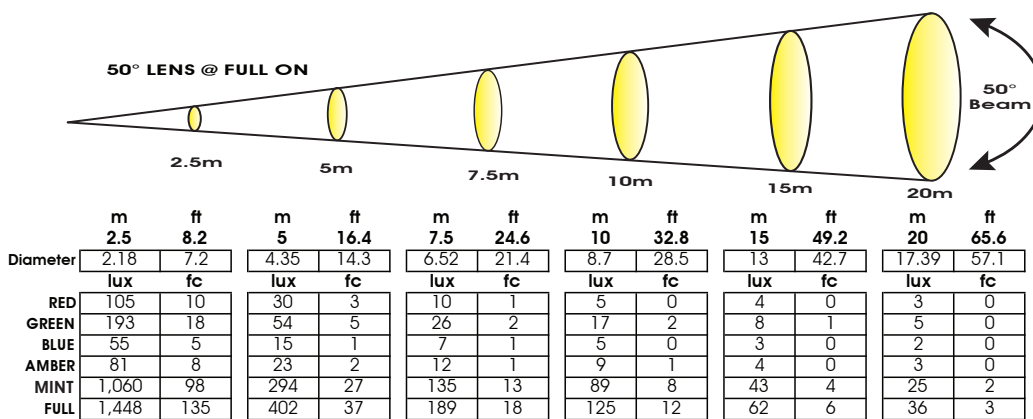

COLOUR 5 PROFILE™

SKU# CLP001

Photometric Data

Specifications are subject to change without any prior written notice.

Elation Professional USA | 6122 S. Eastern Ave. | Los Angeles, CA. 90040
 323-582-3322 | 323-832-9142 fax | www.elationlighting.com | info@elationlighting.com