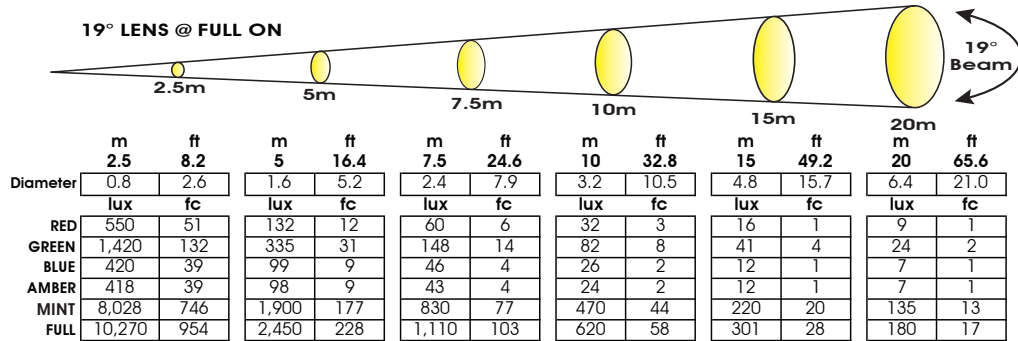

COLOUR 5 PROFILE™

SKU# CLP001

Photometric Data

Specifications are subject to change without any prior written notice.

Elation Professional USA | 6122 S. Eastern Ave. | Los Angeles, CA. 90040
 323-582-3322 | 323-832-9142 fax | www.elationlighting.com | info@elationlighting.com